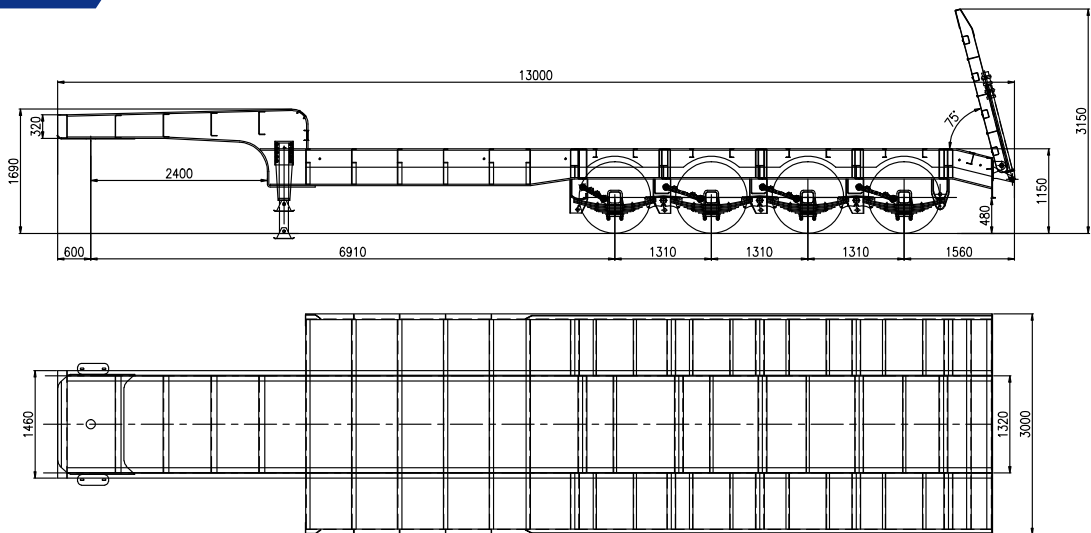

MX13MLB01

MX13MLB02

MX15MLB01