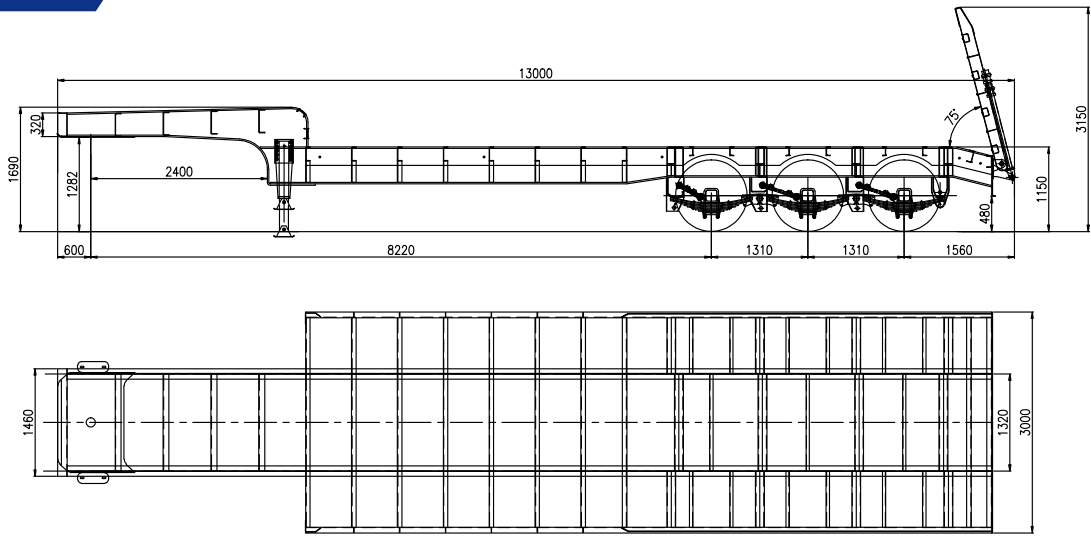

MX13MLB01

MX13MLB02

MX15MLB01