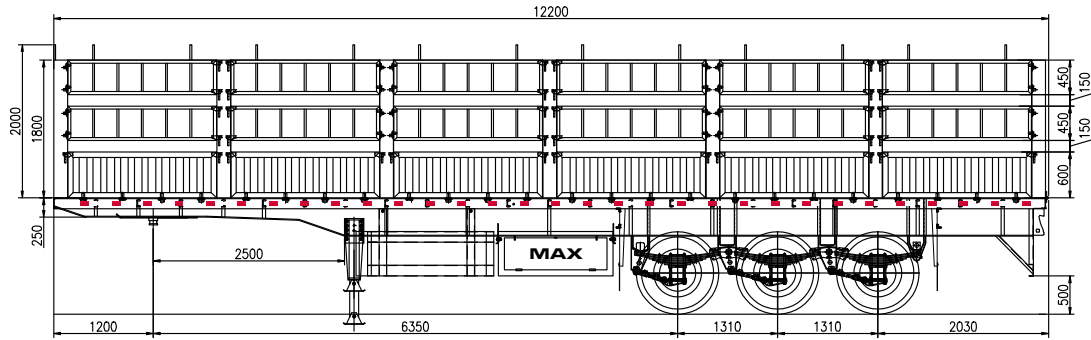

MX12MFC01

MX40FTFC01

MX13MFC01