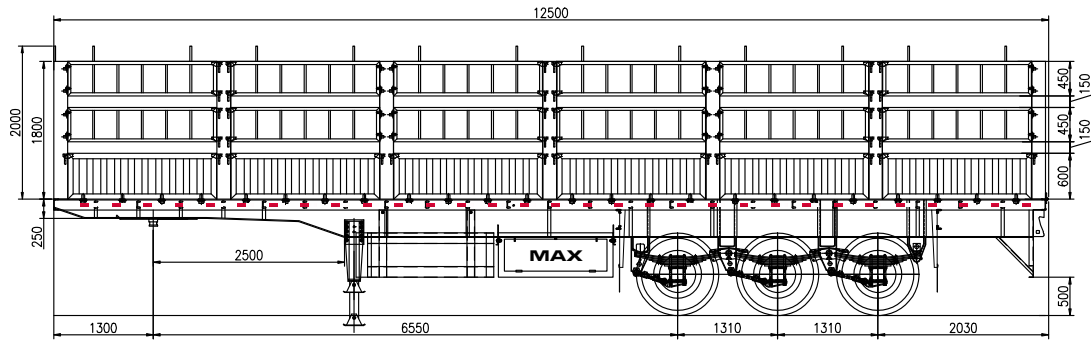

MX40FTFC01